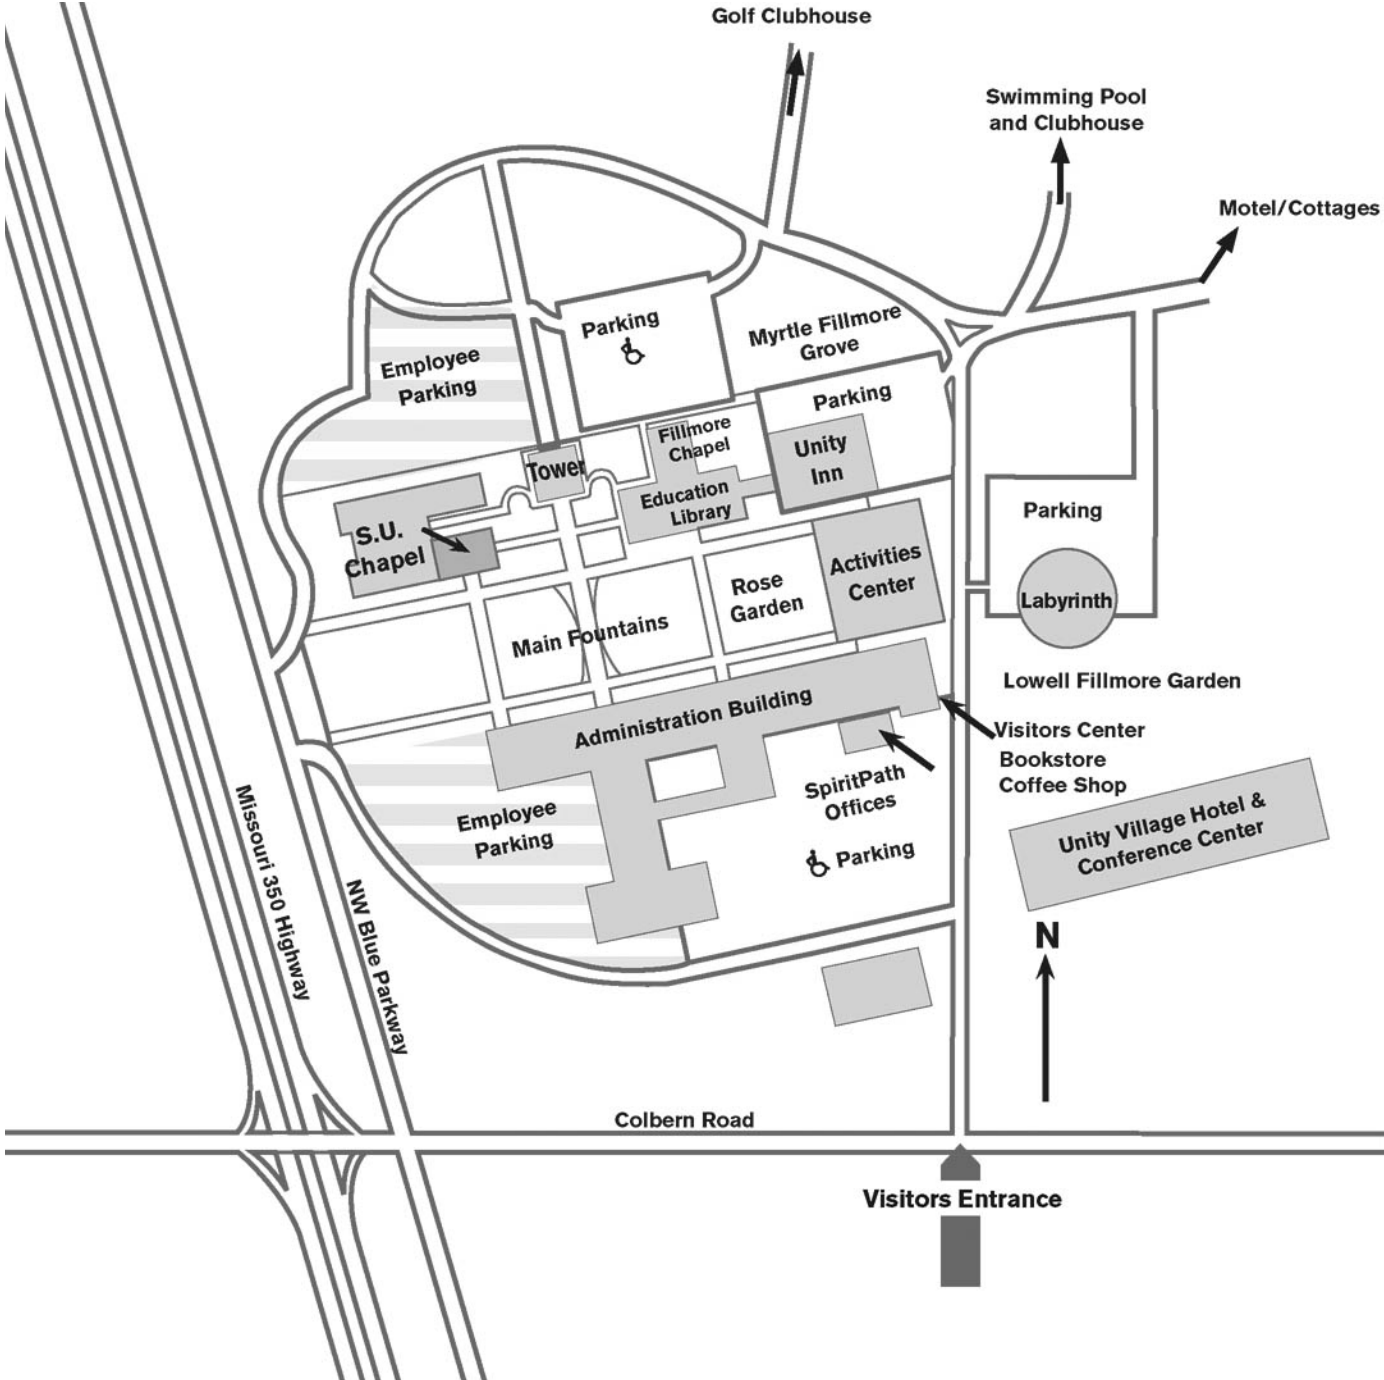

Map of Unity Village, MO