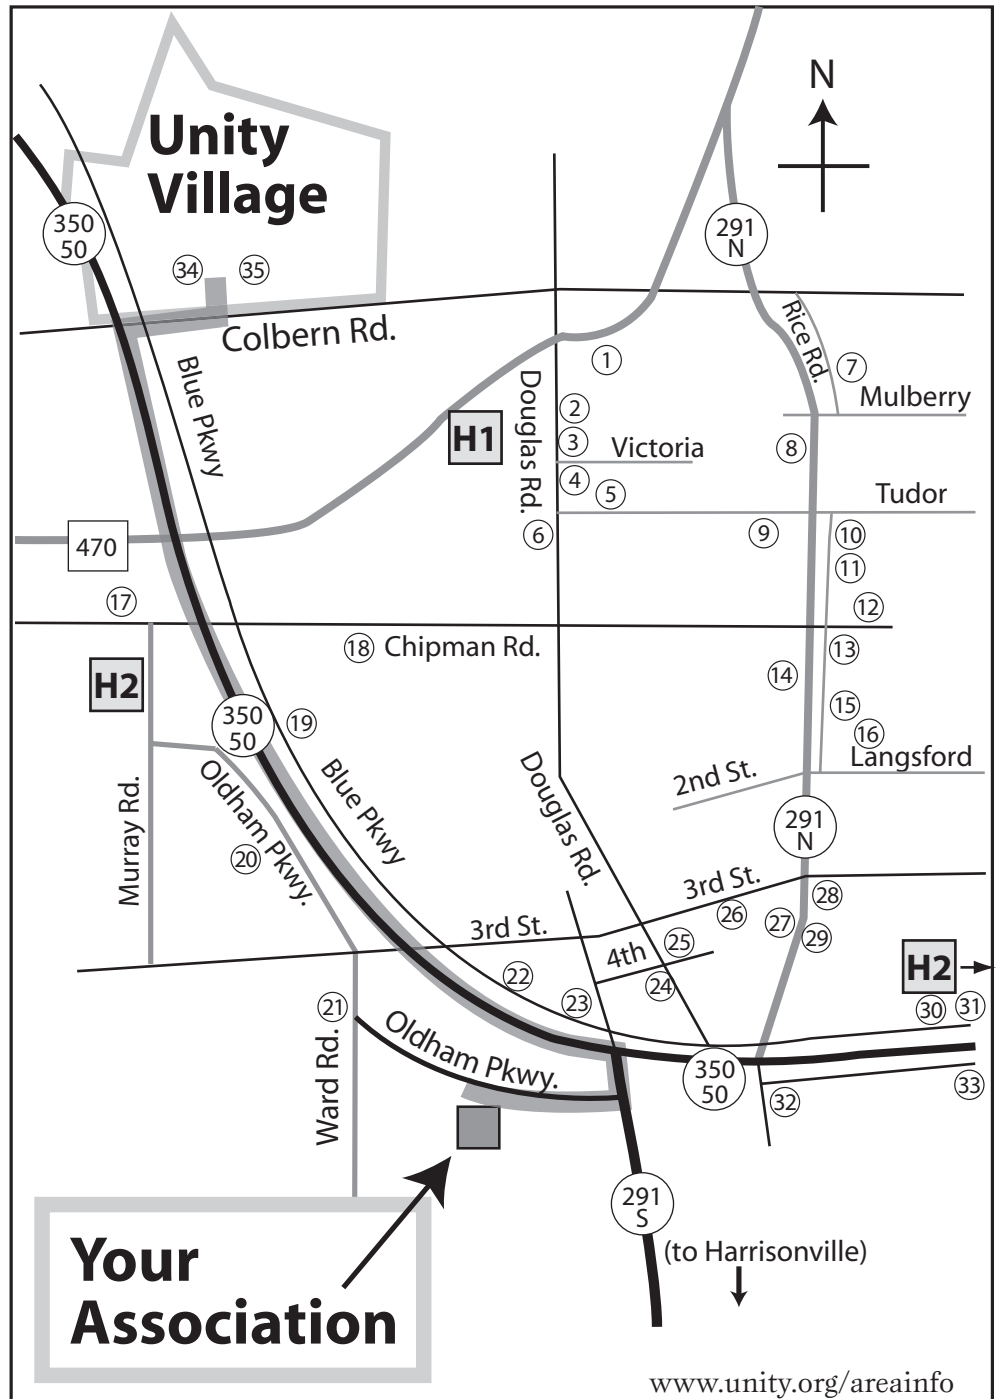

Hotels (contact info on reverse)

- 32 Comfort Inn
- 8 Fairfield Inn
- 1 Hampton Inn
- 31 Lee's Summit Inn
- 35 Spiritual Life Center
- 33 Super 8

Stores

- 10 Hen House (grocery)
- 16, 21 HyVee (grocery)
- 12 Sears Grand
- 23 Price Chopper (grocery)
- 20 CVS (pharmacy)
- 17 Target (includes grocery)
- 9 Wal-Mart (includes grocery)

Hospitals

- H1** St. Luke's East Hospital
- H2** Lee's Summit Medical Centers

To get to the Association from Unity Village:

350/50 East
 Right on 291 South (toward Harrisonville)
 Right on Oldham Pkwy (1st right)
 We are just past the Metro Auto Auction

www.unity.org/areainfo

Lee's Summit Hotels

Comfort Inn & Suites (north on 470/291)
816.554.6688
3701 NE Ralph Powell Rd.

Comfort Inn (#32 on map)
800.221.2222 or 816.524.8181
607 SE Oldham Pkwy

Fairfield Inn (#8 on map)
800.228.2800 or 816.524.7572
1301 NE Windsor Dr.

Hampton Inn (#1 on map)
816.347.8600
1751 NE Douglas
Walking distance to several restaurants

Holiday Inn Express (north on 470/291)
800-HOLIDAY or 816.795.6400
4825 NE Lakewood Way

Lee's Summit Inn (#31 on map)
816.554.7600
1020 SE Blue Pkwy