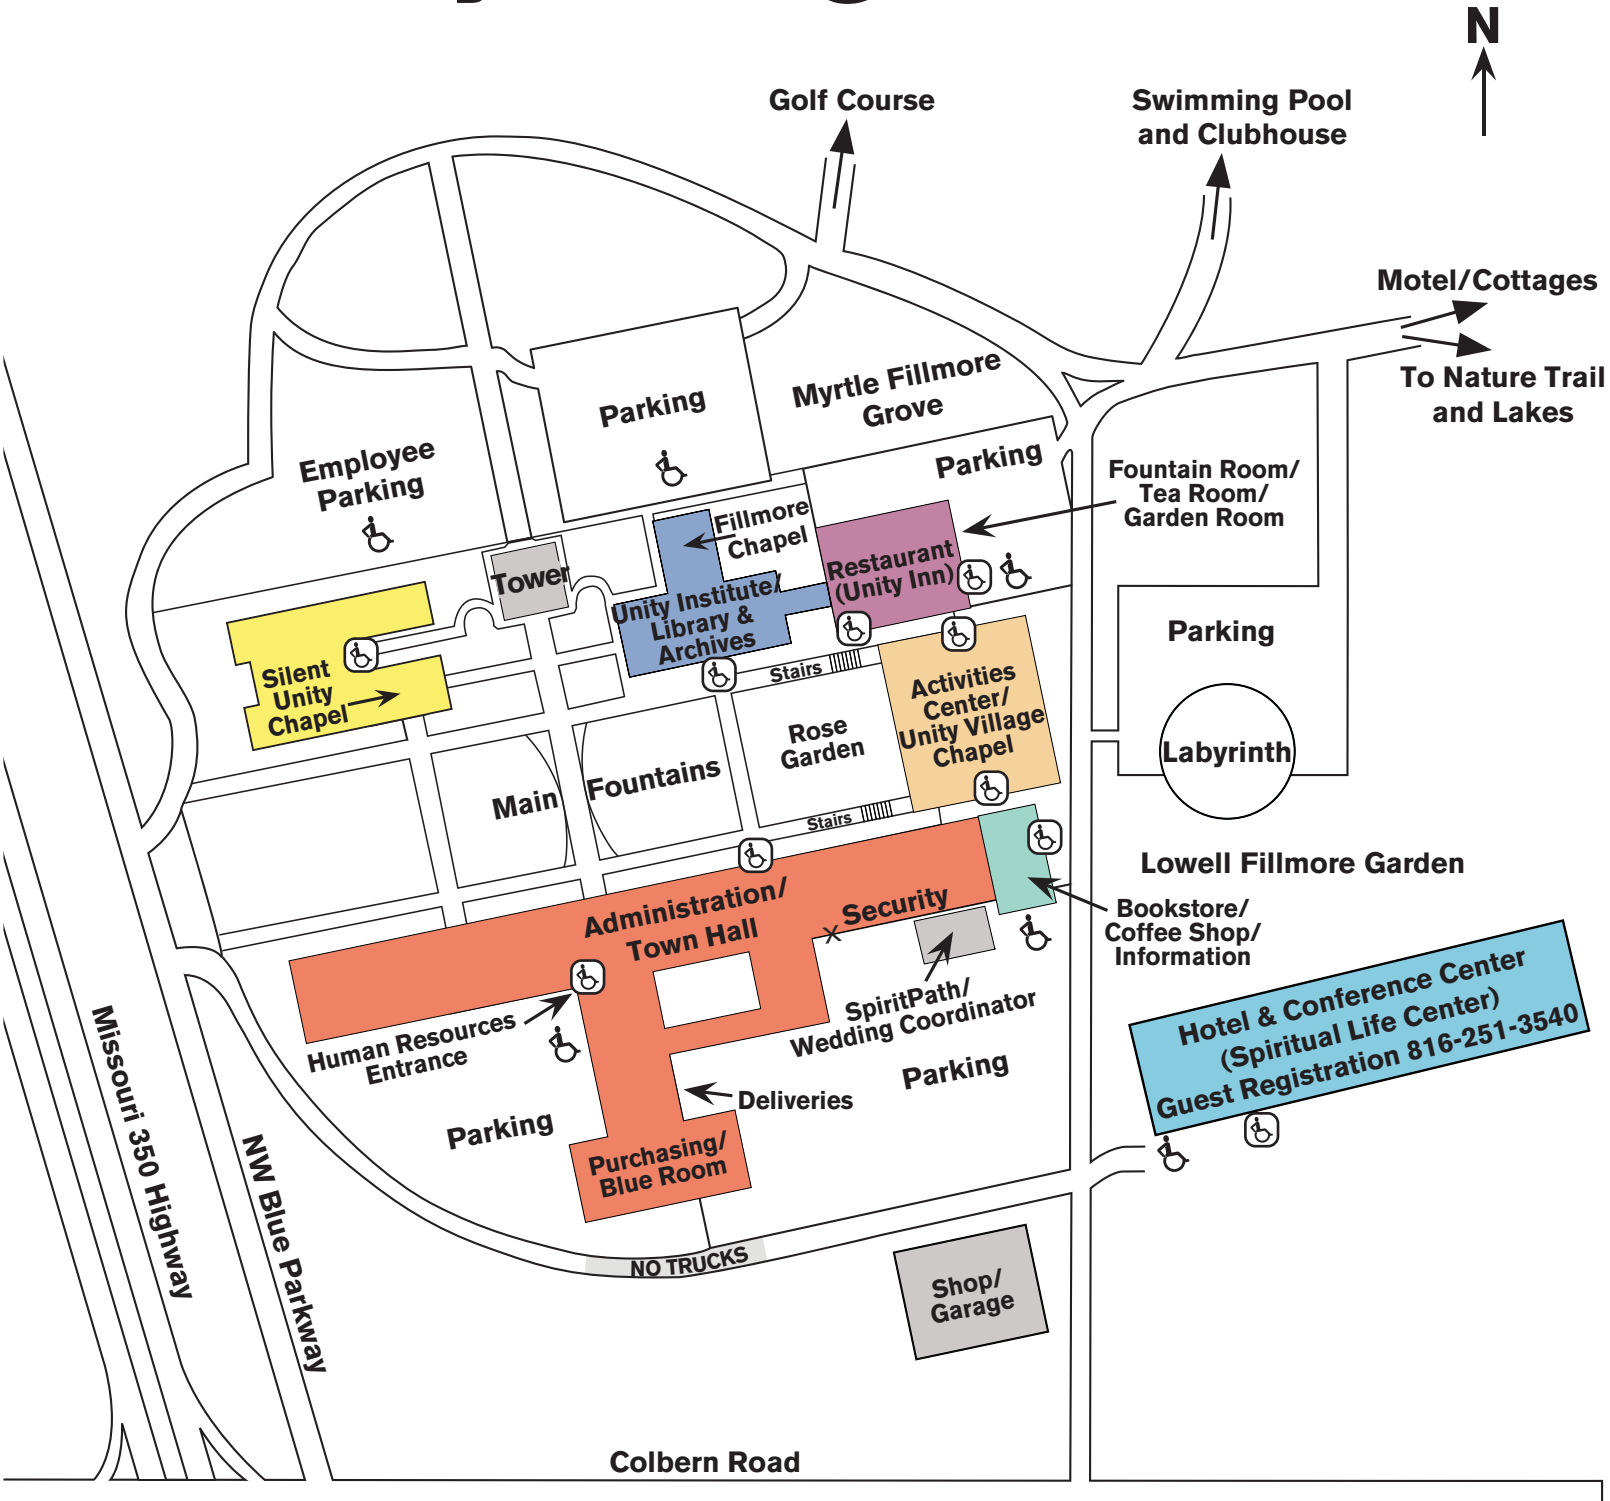

# Welcome to Unity Village

Parking Spaces  
 Entrances

Visitors Entrance

If you need more information or help finding something, please call our Security Department at 816-347-5535.